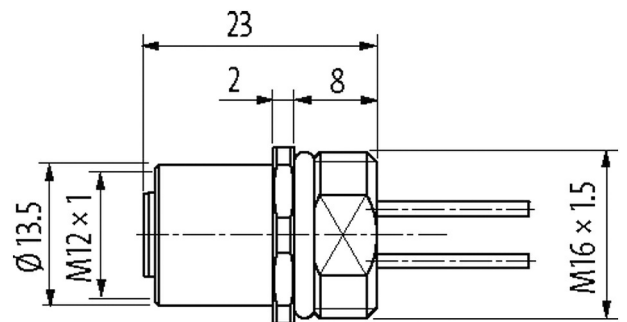

M12 FEMALE FLANGE PLUG A CODED FRONT MOUNT

PVC-wires 8x0,25 1m

Flange female
M12, 8-pole
Front mounting
with multi-strand wire**Illustration**

Female

Product may differ from Image

Approvals

**Form**

Form 17181

Cables

Cable number	903
No./diameter of wires	8 × 0.25 mm ²
Wire isolation	PVC (bl, wh, gn, ye, gr, pk, rd, br)
Outer Ø	1.15 mm ±5%
Bend radius (fixed)	12 × outer Ø
Temperature range (fixed)	-40...+105 °C
Temperature range (mobile)	-5...+105 °C

Technical Data

Operating voltage	max. 30 V AC/DC
Rated surge voltage	0.8 kV
Operating current per contact	max. 2 A
Locking of ports	Screw thread (M12×1 mm) recommended torque 0.6 Nm, self-securing
Protection	IP67 inserted and tightened (EN 60529)
Protection NEMA	3, 4, 6P (UL 50E)

General data

Temperature range -25...+85 °C

Commercial data

country of origin	DE
customs tariff number	85444290
EAN	4048879295055
eClass	27279220
Packaging unit	1

Sketch

Product may differ from image