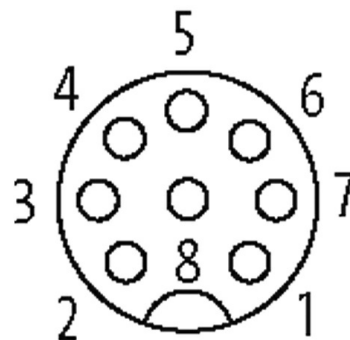

M12 FEMALE FLANGE PLUG A CODED FRONT MOUNT

PVC-wires 8x0,25 1m

Flange female
M12, 8-pole
Front mounting
with multi-strand wire**Illustration**

Female

Product may differ from Image

Approvals

**Form**

Form 17181

Cables

Cable number	903
No./diameter of wires	8 × 0.25 mm ²
Wire isolation	PVC (bl, wh, gn, ye, gr, pk, rd, br)
Outer Ø	1.15 mm ±5%
Bend radius (fixed)	12 × outer Ø
Temperature range (fixed)	-40...+105 °C
Temperature range (mobile)	-5...+105 °C

Technical Data

Operating voltage	max. 30 V AC/DC
Rated surge voltage	0.8 kV
Operating current per contact	max. 2 A
Locking of ports	Screw thread (M12×1 mm) recommended torque 0.6 Nm, self-securing
Protection	IP67 inserted and tightened (EN 60529)
Protection NEMA	3, 4, 6P (UL 50E)

General data

Temperature range -25...+85 °C

Commercial data

country of origin	DE
customs tariff number	85444290
EAN	4048879295055
eClass	27279220
Packaging unit	1

Sketch

Product may differ from image